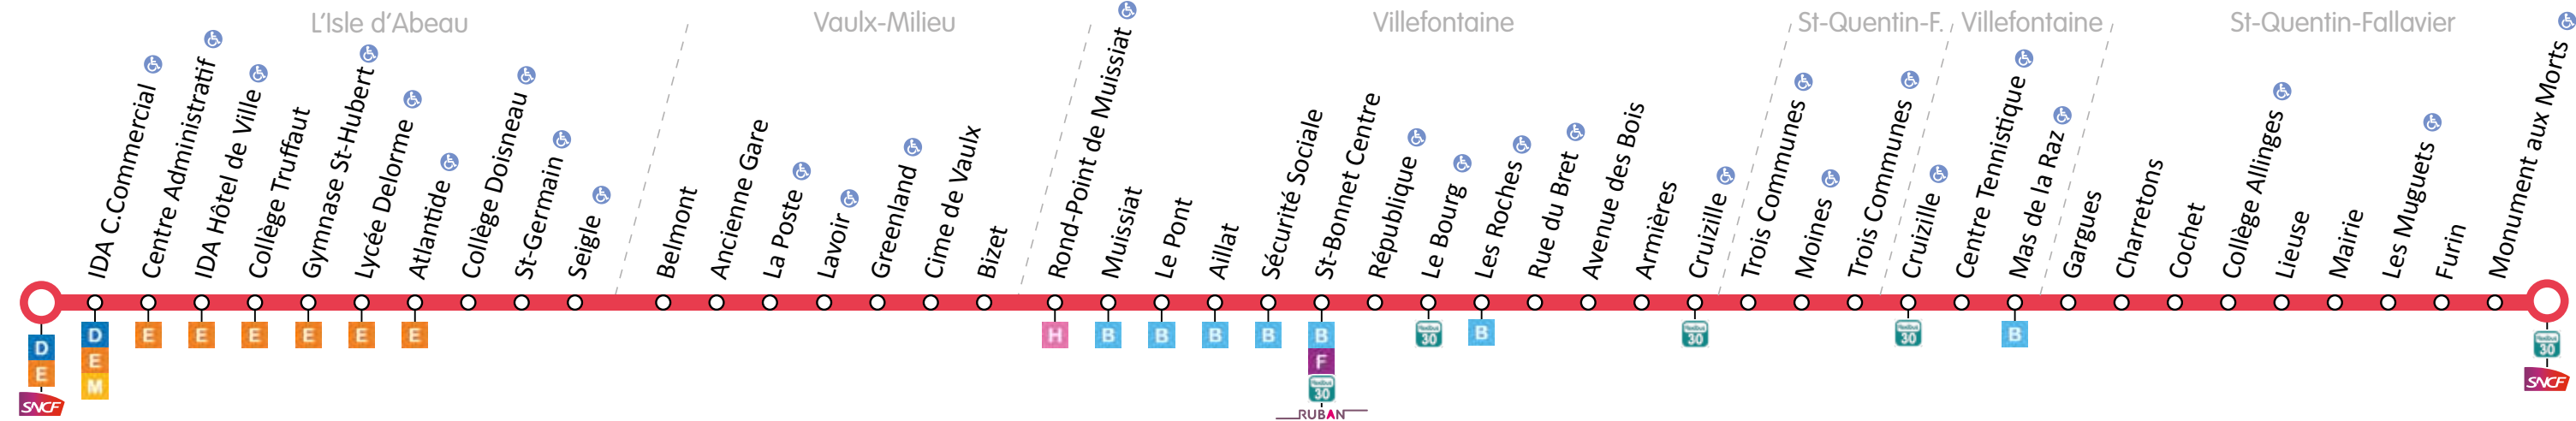

L'Isle d'Abeau Gare

St-Quentin-Fallavier Gare

LUNDI À VENDREDI | PÉRIODE SCOLAIRE

Table of departure times for Line A from Monday to Friday during the school period. Columns include Commune, Arrêt, and departure times for Me and A services.

Me Circule uniquement le mercredi A Ne circule pas le mercredi

SAMEDIS ET VACANCES

Table of departure times for Line A on Saturdays and during holidays. Columns include Commune, Arrêt, and departure times.